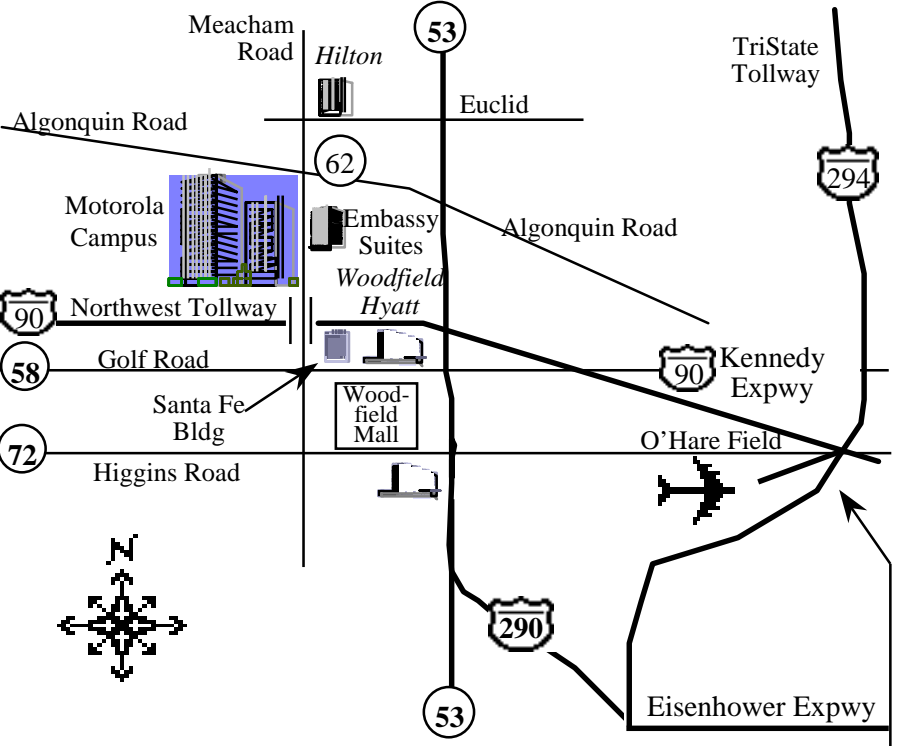

Motorola Campus

From O'Hare, follow signs toward Rockford until you pass the toll booth. Then follow roads marked on this map.

Chicago's Northwest Suburbs

Not to scale

Follow signs going West toward Rockford until passing through toll booths. Then, follow map.

Motorola Schaumburg Campus

You must enter through the **Visitor's Entrance** located at the northwest end of the campus on **Algonquin Road** West of Meacham. Proceed through the gates and pass the second stop sign (South Drive), go around the circle drive and turn right at the first opportunity for visitor parking and enter through Door 50, **Corporate Tower**, or turn right at the South Drive (**second stop sign**), park to your left and enter through Door 60, **The Galvin Center**.

Not to scale

Chicago's Northwest Suburbs

*Follow signs
going West toward Rockford
until passing through toll booths
Then, follow map.*

Motorola Schaumburg Campus

You must enter through the **Visitor's Entrance** located at the northwest end of the campus on **Algonquin Road** West of Meacham. Proceed through the gates and pass the second stop sign (South Drive), go around the circle drive and turn right at the first opportunity for visitor parking and enter through Door 50, **Corporate Tower**, or turn right at the South Drive (**second stop sign**), park to your left and enter through Door 60, **The Galvin Center**.